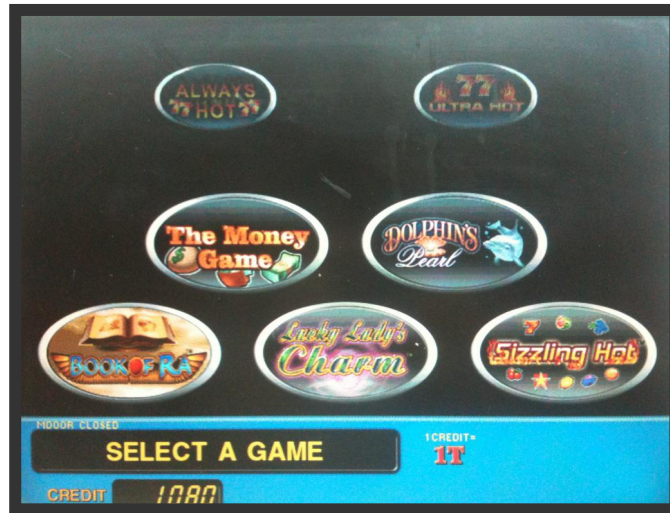

COOLAIR MANUAL

一、AUDIT MENU:

WE WILL FOLLOW EACH FEATURE TO EXPLAIN WHEN ENTER INTO THE "AUDIT MENU".

1. ATTENDANT

- REMOTE IN
- HANDPAY CREDIT

2. ACCOUNTING

- MASTER ACCOUNTING
- PERIODIC ACCOUNTING
- HARD METER COPY
- SECURITY ACCOUNTING

- PERIODIC METER CLEAR

3. DIAGNOSTIC

- PROGRAM VERSIONS
- DEVICE LISTING
- MACHINE SELFTTEST
- BUTTON AND LAMP TEST
- VEDIO TEST
- AUDIO TEST
- BILL ACCEPTOR TEST
- PAYTABLE TEST

4. EVENT LOG

- MACHINE EVENTS
- BILL ACCEPTOR EVENTS
- HANDPAY EVENTS
- CASHLESS CARD EVENTS
- JACKPOT EVENTS
- TICKET EVENTS
- REDEMPTION EVENTS

5. GAME HISTORY

6. GAME STATISTIC

- BOOK OF RA
- THE MONEY GAME
- LUCKY LADY' S CHARM
- DOLPHIN' S PEARL
- SIZZLING HOT
- ALWAYS HOT
- ULTRA HOT VIDEO

7. GAME SETUP

- BOOK OF RA
- THE MONEY GAME
- LUCKY LADY' S CHARM
- DOLPHIN' S PEARL
- SIZZLING HOT
- ALWAYS HOT
- ULTRA HOT VIDEO

8. MACHINE SETUP

- LIMIT SETUP
- PARAMETER SETUP

- BILL/COIN ACCEPTOR SETUP
- INITIAL SETUP
- GAME ENABLE/DISABLE
- NETWORK SETUP

9. CALIBRATION

- CLOCK SETUP
- SET VOLUME

二、 CONNECTION DIAGRAM:

- 72 Pin

72-pin connector		
Pin	Side A	Side B
1		
2	SPEAKER L	
3	SPEAKER R	GND
4	HOLD1 SW	
5	HOLD 2 SW	
6	HOLD 3 SW	
7	HOLD 4 SW	
8	HOLD 5 SW	
9	START SW	
10	BET ONE SW	
11	SELECT GAME SW	
12	AUTO START	
13		
14	MAXBET SW	SENDER
15	INFO SW	
16	FRONT DOOR SW	
17	BACK DOOR SW	
18	Coin in (Pulse mode)	SSR
19	INITIAL SW	
20	STATISTIC SW (short)	
21	COLLECT SW	
22		
23	BILLS COUNTER	SELECT GAME LAMP
24	DROP COUNTER	WBA LED
25	REMOTE COUNTER	UPPER LAMP BLUE
26	GAMES COUNTER	UPPER LAMP WHITE
27	HANDPAY COUNTER	WIN COUNTER
28	TOKEN COUNTER	BET COUNTER